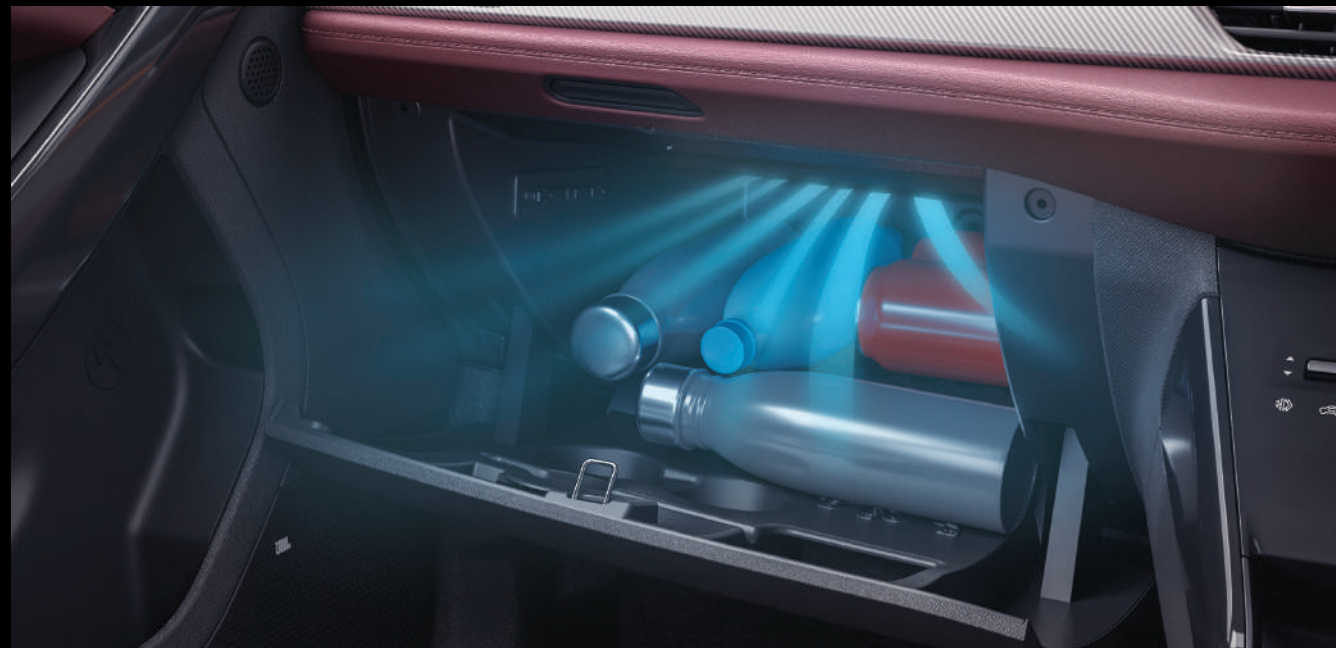

POWERED TAILGATE WITH GESTURE ACTIVATION

Let the feet talk.

500L* BOOT SPACE

Extra room for a large hearted you.

ILLUMINATED COOLED GLOVEBOX
Keep your essentials cool and lit.

VENTILATED FRONT SEATS

Stay cool and comfortable with seats that breathe.