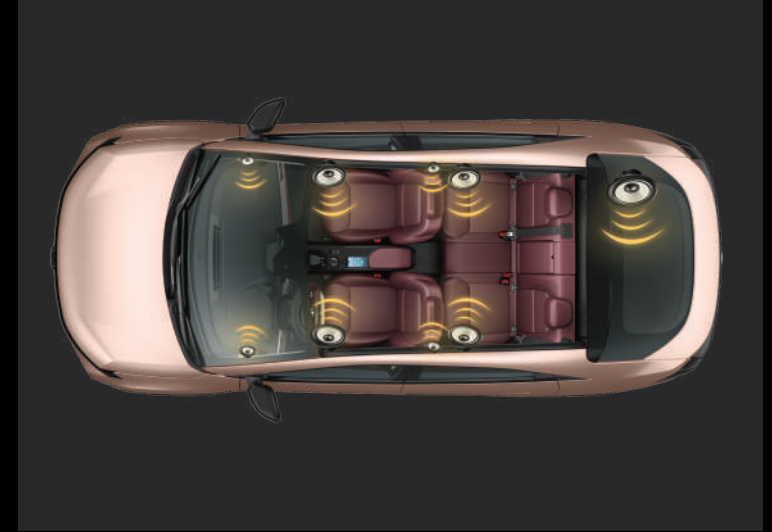

JBL SOUND SYSTEM (9 SPEAKERS INCLUDING SUBWOOFER)

Make every drive a private concert.

26.03 CM (10.25") DIGITAL INSTRUMENT CLUSTER

Just tap to transform your drive.