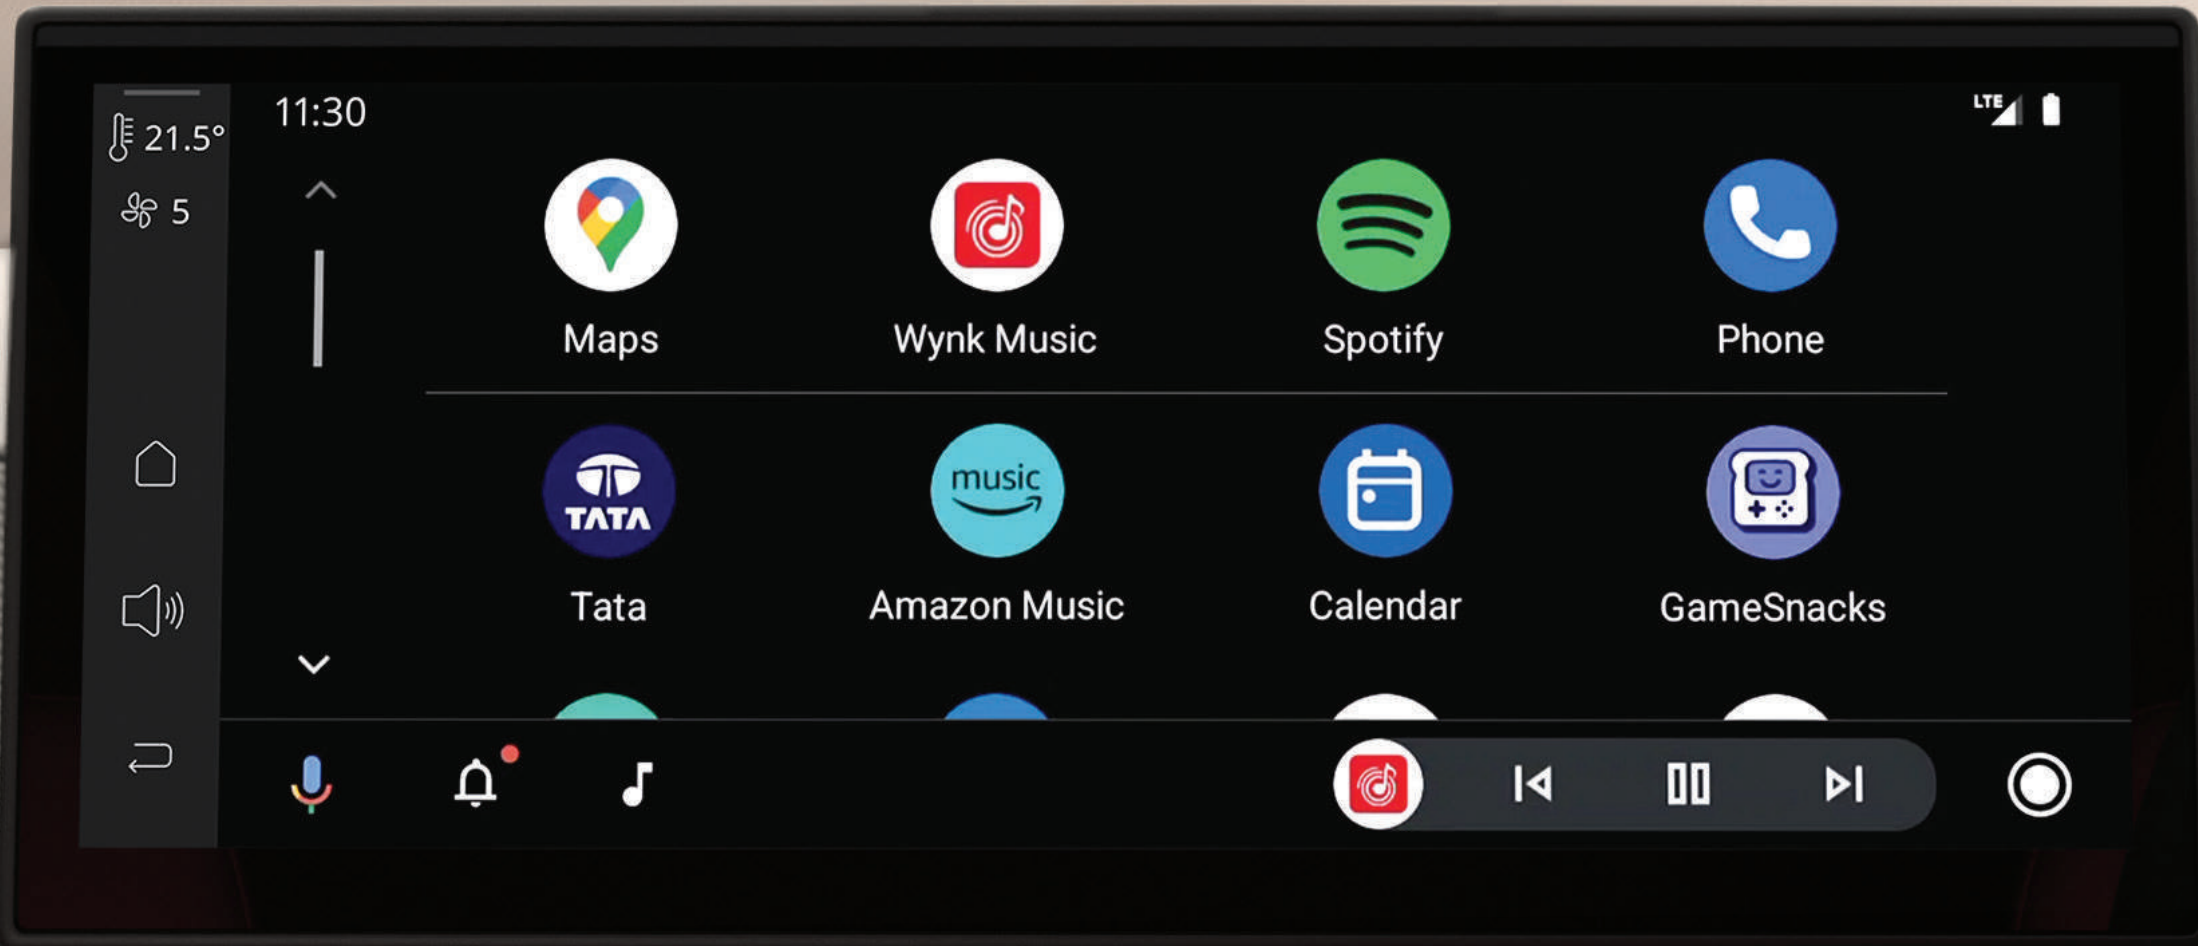

Grip the wheel that shines just for you.

THEMED DASHBOARD WITH MOOD LIGHTING

Set the perfect ambiance with a themed, illuminated dashboard.

VOICE ASSISTED PANORAMIC SUNROOF
WITH MOOD LIGHTING*

Say the word and the sky is all yours.

*Visual Presentation

PERSONA THEMED INTERIORS

Interiors that appeal to each side of you.

SHAPED FOR INNOVATIVE TECHNOLOGY

31.24 CM (12.3") TOUCHSCREEN
INFOTAINMENT BY HARMAN™

Expansive screen for the gizmo
lover in you.

WIRELESS ANDROID AUTO™ AND
APPLE CARPLAY™

Seamlessly connect your smartphone,
wire-free.

MULTIPLE
VOICE ASSISTANTS

Virtual assistant
on your command.

NATIVE

ALEXA

SIRI

GOOGLE
ASSISTANT