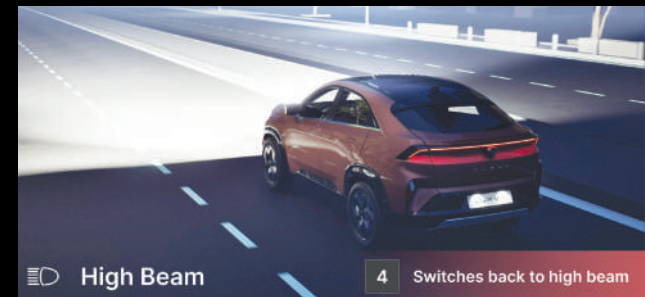

REAR CROSS TRAFFIC ALERT (RCTA)

Detects approaching traffic from behind when reversing.

DOOR OPEN ALERT ON ORVM

Ensures safer door opening by alerting the driver and passengers of imminent danger through alerts.

REAR COLLISION WARNING (RCW)

Alerts to help you avoid rear-end accidents.

HIGH BEAM ASSIST (HBA)

Automatically switch between high and low beams for optimal visibility.

TRAFFIC SIGN RECOGNITION (TSR)

Recognise and respond to road signs with ease.