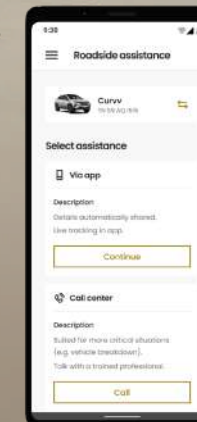

Experience exceptional
clarity and enhanced
visual comfort.

IRA CONNECTED CAR TECHNOLOGY

Designed so you can always be in sync with your car.

Vehicle Status

Diagnostics

Roadside Assistance

SHAPED FOR GRANDEUR