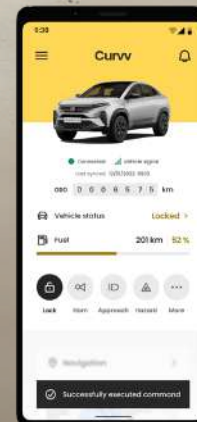

Access maps without losing sight of the road.

WIRELESS SMARTPHONE CHARGER
Cord-free, Hassle-free.

AIR PURIFIER WITH AQI DISPLAY
An oasis of fresh and germ-free air.

**ELECTROCHROMATIC
IRVM WITH AUTO
DIMMING**

Experience exceptional
clarity and enhanced
visual comfort.

IRA CONNECTED CAR TECHNOLOGY

Designed so you can always be in sync with your car.

Vehicle Status

Diagnostics

Roadside Assistance

SHAPED FOR GRANDEUR