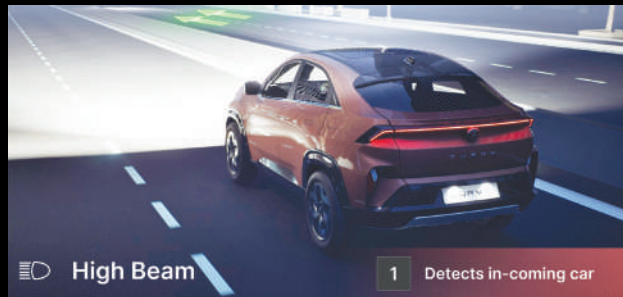

REAR CROSS TRAFFIC ALERT (RCTA)

Detects approaching traffic from behind when reversing.

DOOR OPEN ALERT ON ORVM

Ensures safer door opening by alerting the driver and passengers of imminent danger through alerts.

REAR COLLISION WARNING (RCW)

Alerts to help you avoid rear-end accidents.

HIGH BEAM ASSIST (HBA)

Automatically switch between high and low beams for optimal visibility.

TRAFFIC SIGN RECOGNITION (TSR)

Recognise and respond to road signs with ease.