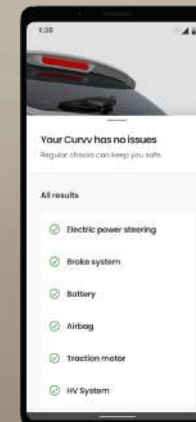

Experience exceptional
clarity and enhanced
visual comfort.

IRA CONNECTED CAR TECHNOLOGY

Designed so you can always be in sync with your car.

Vehicle Status

Diagnostics

Roadside Assistance

SHAPED FOR GRANDEUR