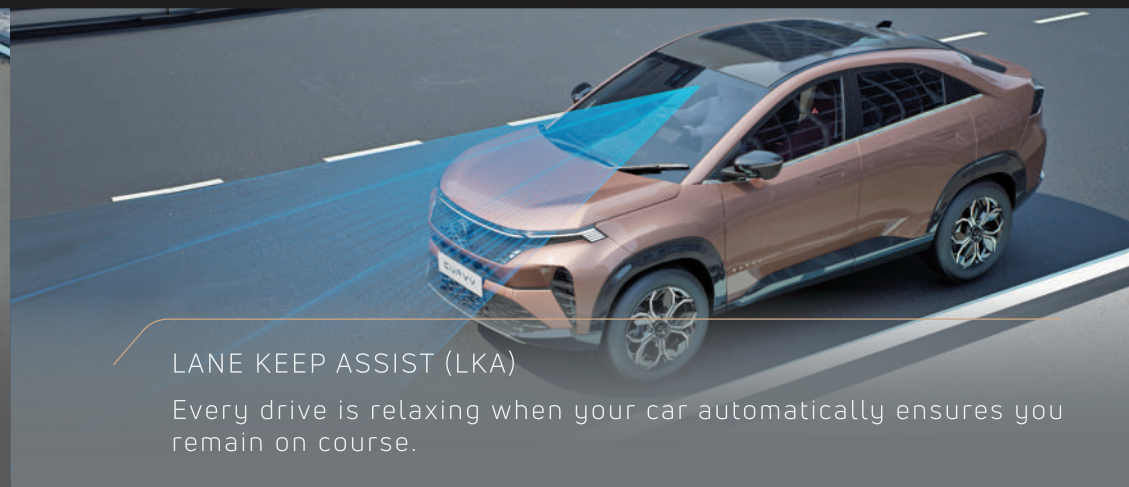

SHAPED FOR ABSOLUTE SAFETY

ADAS LEVEL 2

Experience drives with a free mind on the road with unparalleled safety features and cutting-edge driver assistance.

ADAPTIVE CRUISE CONTROL WITH STOP & GO (ACC) AVAILABLE IN DCA

Smooth journeys at a peaceful pace.

LANE DEPARTURE WARNING (LDW)

Stay on track with alerts for unintended diversions, keeping you focused and safe on the road.

LANE KEEP ASSIST (LKA)

Every drive is relaxing when your car automatically ensures you remain on course.