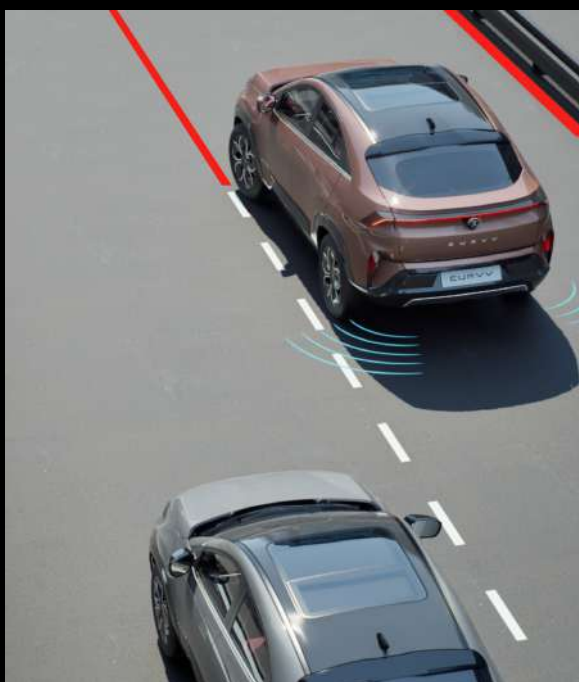

SHAPED FOR ABSOLUTE SAFETY

ADAS LEVEL 2

Experience drives with a free mind on the road with unparalleled safety features and cutting-edge driver assistance.

ADAPTIVE CRUISE CONTROL WITH STOP & GO (ACC) AVAILABLE IN DCA

Smooth journeys at a peaceful pace.

LANE DEPARTURE WARNING (LDW)

Stay on track with alerts for unintended diversions, keeping you focused and safe on the road.

LANE KEEP ASSIST (LKA)

Every drive is relaxing when your car automatically ensures you remain on course.

BLIND SPOT DETECTION (BSD)

Drive confidently with alerts for unseen vehicles in blind spots.

360° 3D SURROUND VIEW CAMERA SYSTEM

Ensures a hawk eye view just like you.

LANE CHANGE ALERT (LCA)

Switch lanes confidently with sensors that warn you of potential collisions.